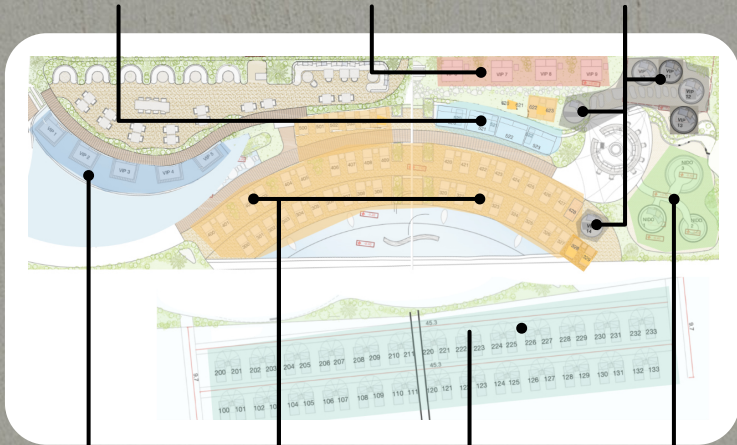

Nido Living Double beds

Pool Double bed

Lazy Bed

Beach Bed

Nido Lounge Area

PRICES

	High Season	Low Season
<ul style="list-style-type: none"> Pool Double Bed 2-3 max. 	900€ 300€ sunbed + 600€ min. spend *Incl. 1 Bottle of Moët Chandon	300€
<ul style="list-style-type: none"> Nido Living Double Beds 2-3 max. 	500€ 200€ sunbed + 300€ min. spend *Incl. 1 Bottle of Moët Chandon	200€
<ul style="list-style-type: none"> Lazy Bed Individual 	150€ 50€ sunbed + 100€ min. spend	50€
<ul style="list-style-type: none"> Lazy Bed Kids Individual 	50€ 50€ sunbed (No min. spend) *From 10 years old	50€
<ul style="list-style-type: none"> Beach Bed Individual 	20€ *Only Beverages	20€
<ul style="list-style-type: none"> Nido Lounge Area 8 max. 	500€ Recommended for families	500€
<ul style="list-style-type: none"> Nido Lounge Area 6 max. 	300€ Recommended for families	300€

Check-in before 13:00h

Minimum spend of the sunbeds does not apply to restaurant bookings.

*HIGH SEASON (June 15th - August 30th).